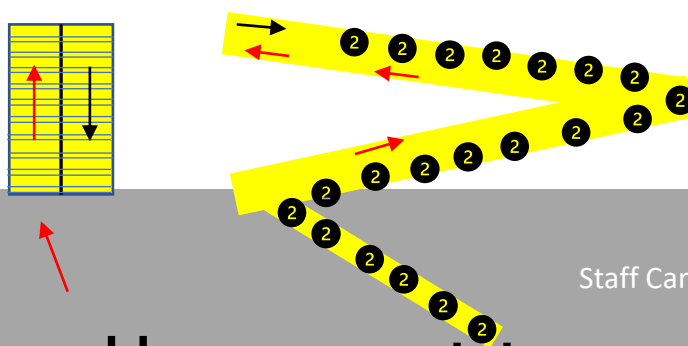

S
T
A
R
T

F
I
N
I
S
H

DROP OFF

CAR PARK

**Set Down only
or walk in from**

8:20

COLLECTION

- 2** Keep 2m apart
- Raincoat in bag as only collection point is outdoors
- Keep to the left
- No waiting outside school gates

- 2** Keep 2m apart
- Raincoat in bag as only collection point is outdoors
- Keep to the left
- No waiting outside school gates
- Kids with walkout permission can leave directly through pedestrian gates

- 2** Queueing 2m apart
- Keep to the left
- Exit route
- Collection area

SCHOOL